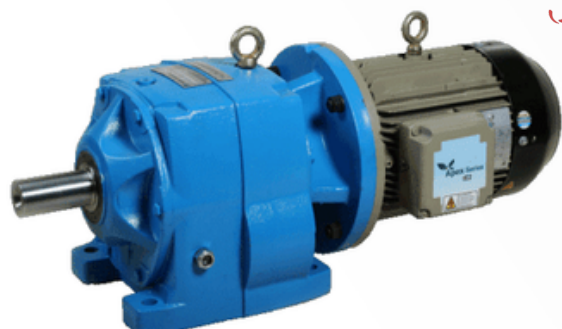

GEARBOX

VINOD TRADING CO - VTCO.CO.IN - 9830213224 - 9432299504 - VTC1994@GMAIL.COM