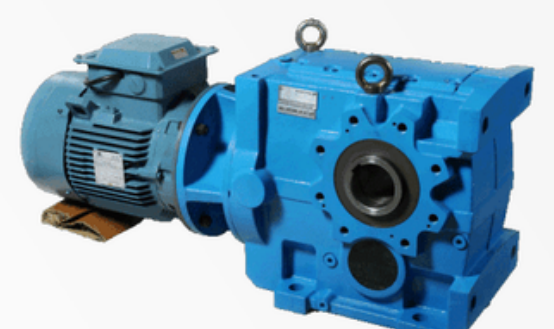

GEARBOX

VINOD TRADING CO - VTCO.CO.IN - 9830213224 - 9432299504 - VTC1994@GMAIL.COM